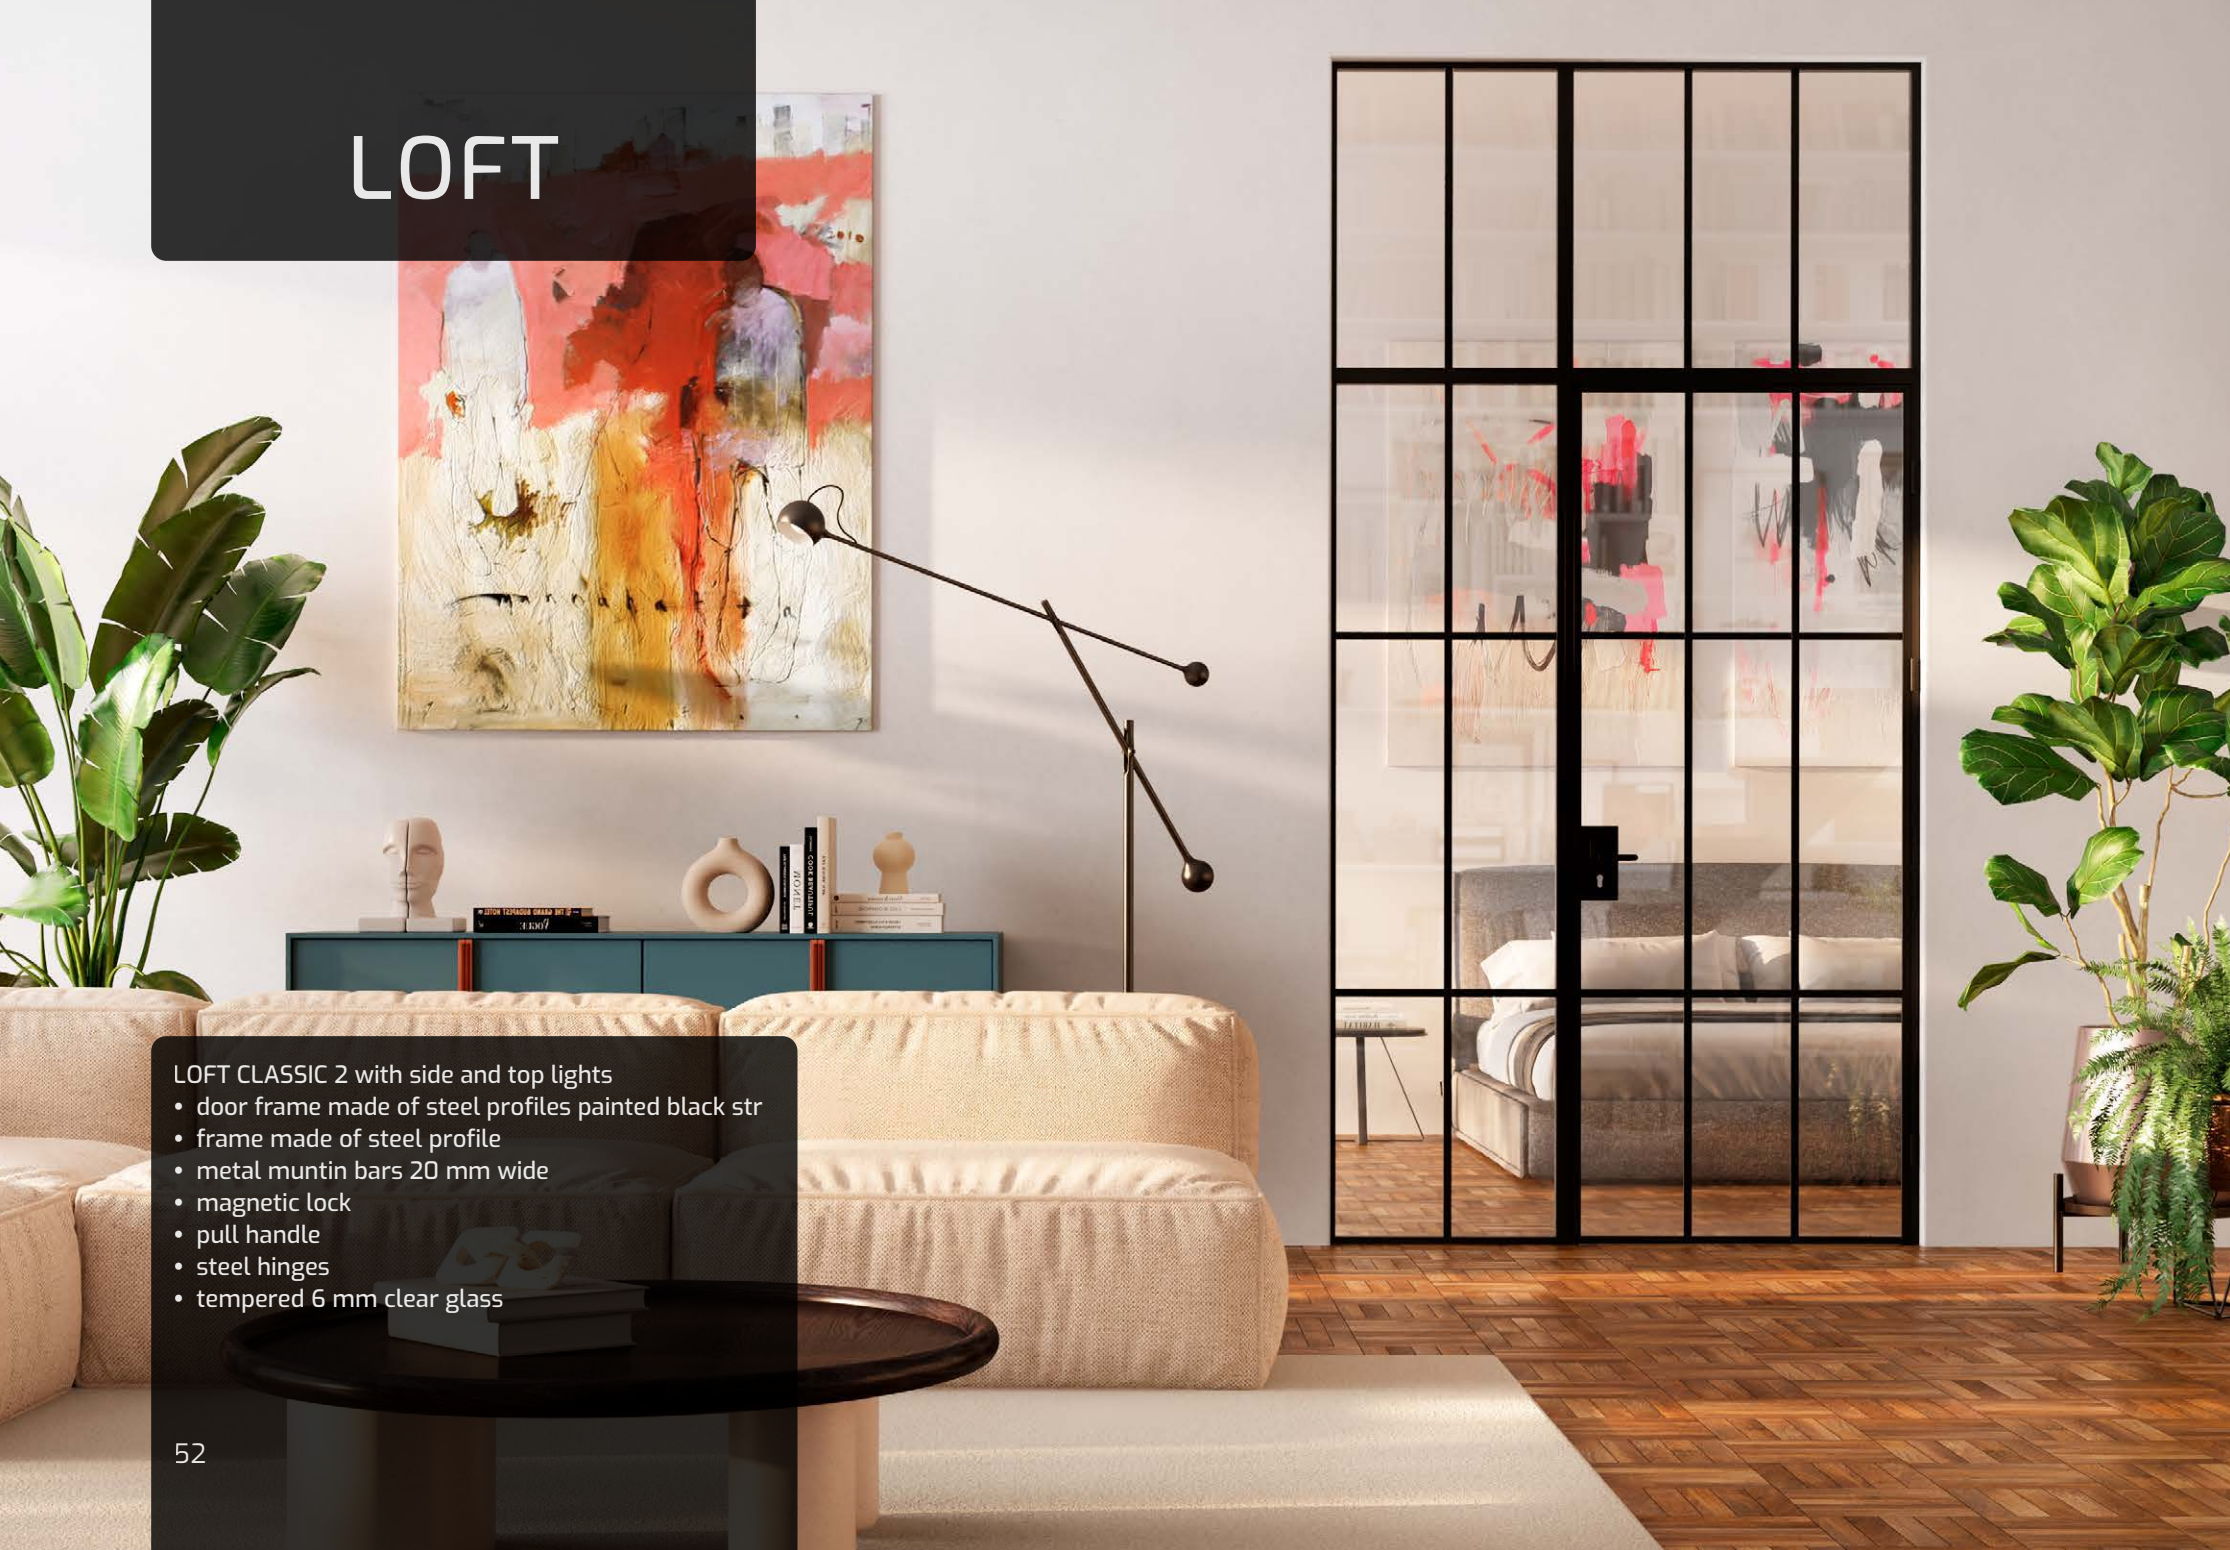

LOFT

- LOFT CLASSIC 2 with side and top lights
- door frame made of steel profiles painted black str
- frame made of steel profile
- metal muntin bars 20 mm wide
- magnetic lock
- pull handle
- steel hinges
- tempered 6 mm clear glass